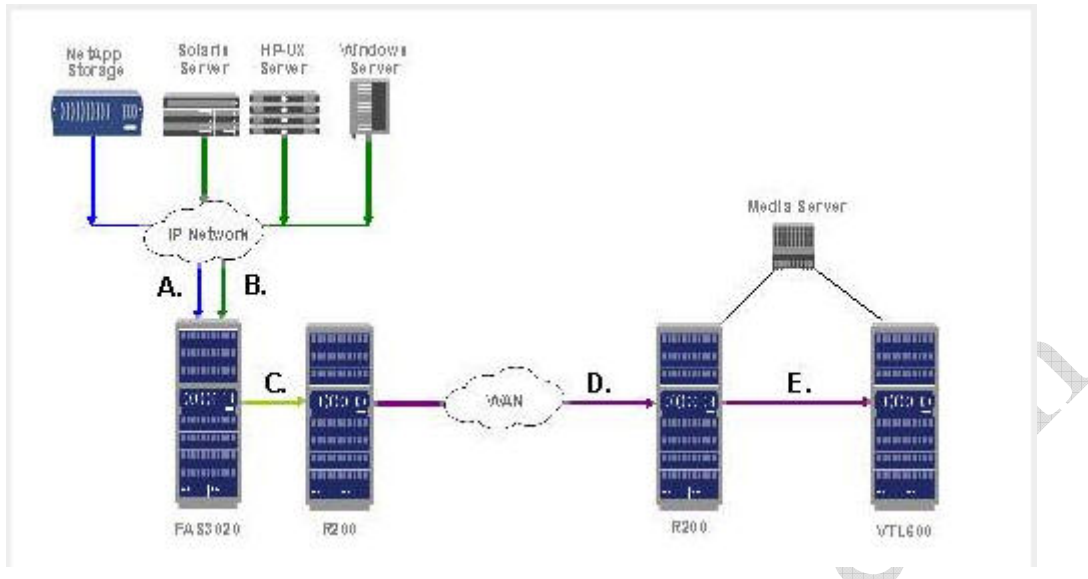

- A - VTL
- B - SnapVault for NetBackup
- C - NDMP
- D - OSSV

Answer: B

Question: 5

A destination volume for backups and data retention is known as a _____ ?

- A - Vault
- B - Secondary Volume
- C - Mirror plex
- D - Cluster

Answer: B

Question: 6

Looking at the diagram below:

Which one of the following is the supported configuration?

- A - (A) SnapVault, (B) OSSV. (C) SnapVault, (D) Async SnapMirror, (E) NDMP
- B - (A) SnapVault, (B) SnapVault. (C) SnapMirror, (D) SnapMirror, (E) NDMP
- C - (A) NDMP, (B) SnapVault. (C) SnapMirror, (D) SnapMirror, (E) NDMP
- D - (A) SnapVault, (B) OSSV. (C) SnapMirror, (D) SnapMirror, (E) NDMP